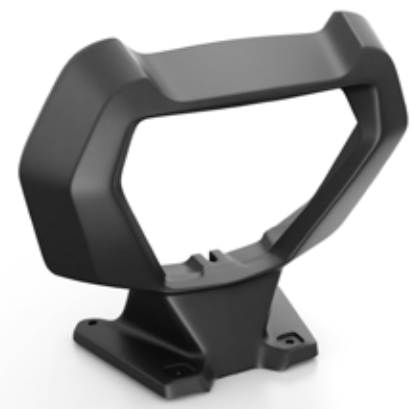

ACCESSORIES

TRICITY

12.02.2016

BACKREST CUSHION BLACK

1SD-F843F-30-00

BLACK

CHF 69.–

- Stylish and comfortable back rest cushion
- Creates together with the optional Backrest Stay Tricity extra comfort for your passenger
- Same high quality material and finish as the standard seat
- Integrated design with the optional Tricity backrest stay
- Features Yamaha logo on the back of the backrest pad

BACKREST CUSHION BLACK-GREY

1SD-F843F-40-00

BLACK-GREY

CHF 69.–

- Stylish and comfortable back rest cushion
- Creates together with the optional Backrest Stay extra comfort for your passenger
- Same high quality material and finish as the standard seat
- Features Yamaha logo on the back of the backrest pad

TRICITY BACK REST BASE

2CM-F84U0-00-00

CHF 135.–

- Base to fit the optional back rest cushion to create the passenger back rest
- Constructed from durable material
- Integrated design, perfectly complementing the vehicle