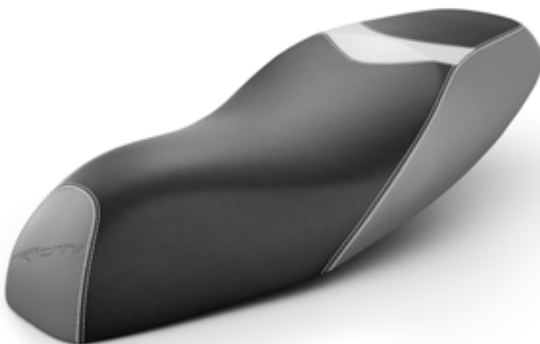

TRICITY COMFORT DESIGN SEAT

2CM-F47C0-00-00

CHF 289.–

- Beautifully designed comfort seat