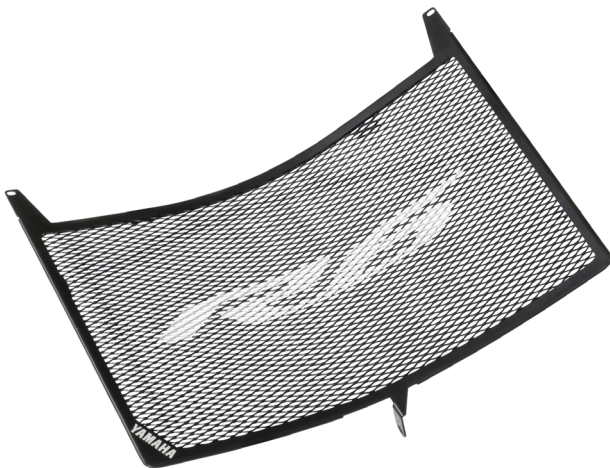

YZF-R6 RADIATOR GUARD

BN6-E24D0-T0-00

CHF 129.–

Aluminum radiator cover to protect the original radiator.

Unique Selling Points

- Provides improved protection against road debris impact
- Lightweight and stylish design