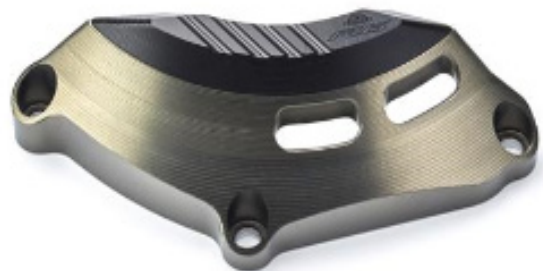

Unique Selling Points

- High quality bronze-coloured finish
- Features the R6 logo
- Meets national and international technical race regulations
- Matching Billet R/H Crankcase Protector separately available
- By Gilles Tooling