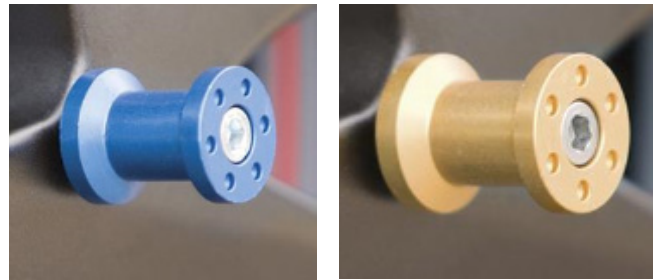

Billet aluminium rear stand hooks.

- High quality billet aluminium rear stand hooks
- Discrete looks with modern billet-styling
- Available in 4 different colours to match unit style
- Easy installation and removal
- Recommended to use with optional R SERIES PADDOCK STAND YMD-20020-41-00