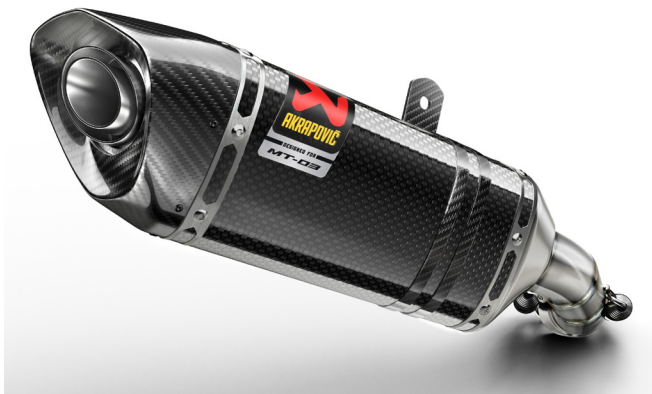

MT-03 LICENSE PLATE HOLDER

B02-3FLPH-00-01

CHF 135.–

Stylish license plate holder to replace the original

- Adds more style to your bike
- R3/MT series logo included in packing
- Supports the standard flashers and the optional black or carbon-look LED flashers
- Includes LED license plate light
- Includes bracket for original reflector
- Material: Black anodized aluminium
- Certified conformity (CE/TÜV/WVTA): CE (for license plate light)

MT-03 (EU4) SLIP-ON MUFFLER CARBON

90798-32904-00

CHF 815.–

Make your MT-03 look and sound even cooler!

- Made of high quality, Stainless Steel body with carbon-fiber heat shield
- Exclusive AKRAPOVIC / MT-03 and R3 logo sticker included
- Creates an exciting sound
- Awesome elevated tail end design for high performance product
- Fully street legal – EC approved EU4 compliance
- **This is a non Yamaha branded product and is fully developed and produced by Akrapovic.**